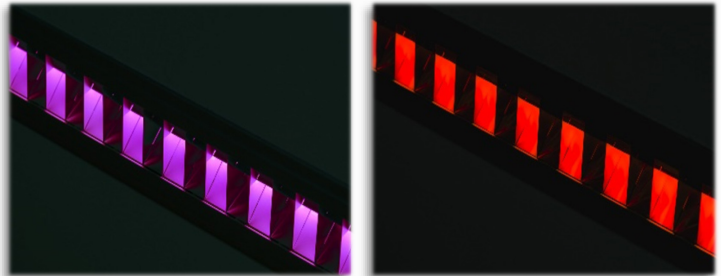

## DESCRIPTION

Libus® *wallwasher decor* luminaire configuration with :

- BL (blank) - CT (clear transparent PMMA - PC) **underlay cover**
- black - gery - bronze - titanium - orange - rose - violet - blue **lamella color**
- mirror - millfinish - brushed - granite - lines **lamella surface finish**

options.

ITEM	UNDERLAY	IP	LOR %	EFFICACY Lm/w	St. POWER OPTIONS	DIPswitch
LPD BL	blank	20	72	117	3 - 8	11-21
LPD CT	clear PM - PC	40	70	113	WATT	

\* given indicative **average** values belong to 11w versions  
 \* L.O.R. and efficacy figures may vary depending on reflector color and finish