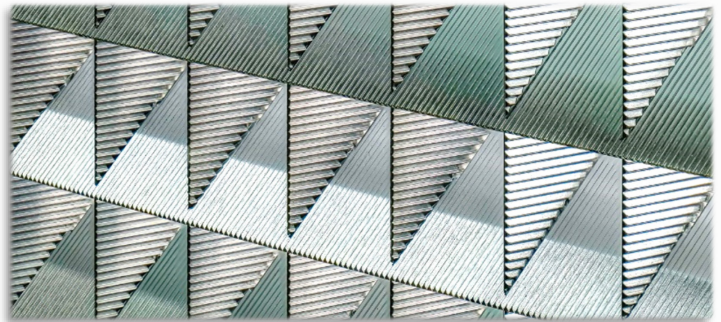

power control	standard	: 3 - 8 | 11 - 21w DIPswitch
	optional	: DALI - remote dimming
body/housing	standard	: aluminum 10 µm anodized satin silver
	optional	: bronze - black | brushed - mirror & painted